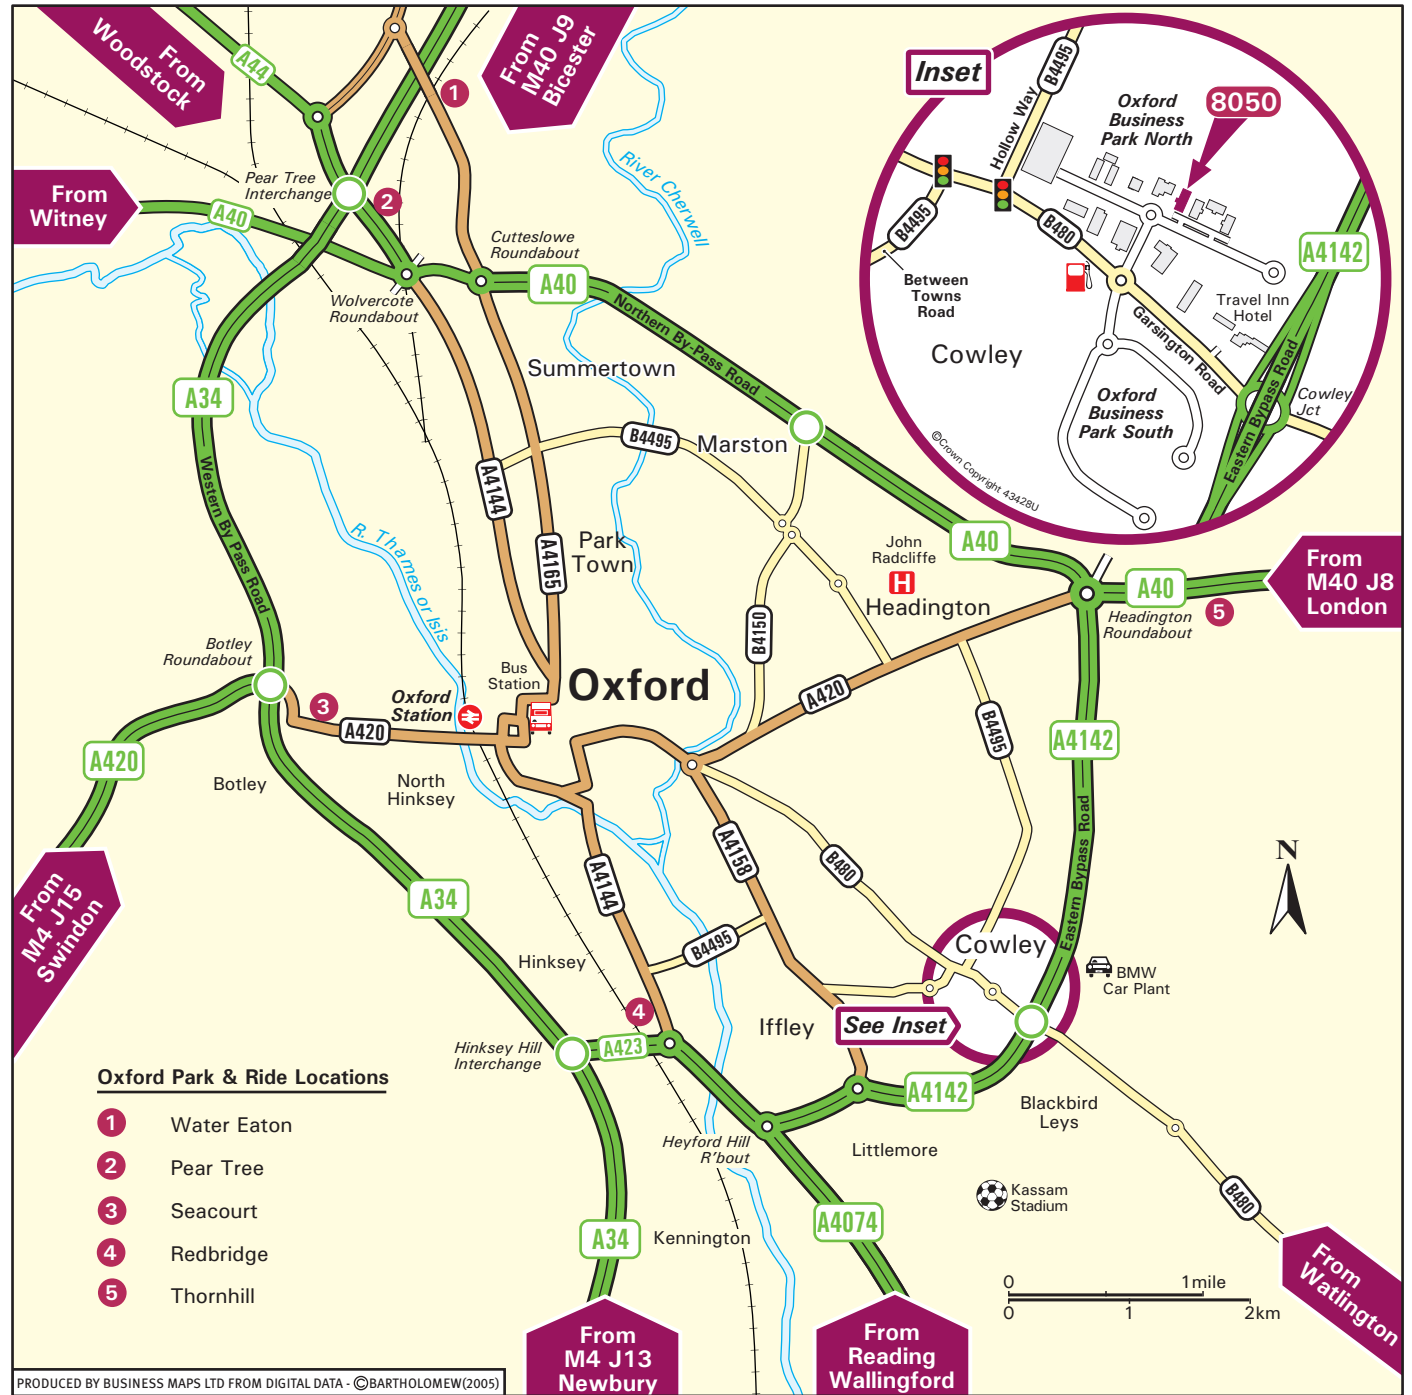

- Follow the signs for M40 West/Oxford.
- Remain on the M40 until Junction 8.
- Keep left, (signposted Oxford A40) on the M40 slip road on to the A40.
- Continue on the A40 until the Headington roundabout.
- Take the first exit onto the A4142 (Eastern By-Pass Road).
- Continue past BMW on left and David Lloyd on right. Immediately after take exit at Cowley junction.
- At the roundabout at the bottom of the slip road, take the fourth exit onto Garsington Road (B480), passing the Travel Inn on the right.
- At the next roundabout take the third exit into Oxford Business Park North.
- Turn right at the mini roundabout in the Oxford Business Park, and our building '8050' is the first on the left (see inset).

**From South/West, (via M4/A34)**

- Follow the A34 Northbound until the Hinksey Hill Interchange.
- Join the A243 (Southern By-Pass Road), following signs for Cowley.
- Continue straight over three roundabouts joining the A4142 (Eastern By-Pass Road). Continue to the Cowley Junction.
- At the roundabout at the bottom of the slip road, take the first exit onto Garsington Road (B480), passing the Travel Inn Hotel on the right.
- Continue to a roundabout junction and take the third exit into the Oxford Business Park North.
- Turn right at the mini roundabout in the Oxford Business Park, and our building '8050' is the first on the left (see inset).

**By Train**

- Oxford is served by trains from London Paddington, Reading, Didcot Parkway & Birmingham New Street. Taxis are available at the station.

**Oxford Park & Ride Locations**

- 1 Water Eaton
- 2 Pear Tree
- 3 Seacourt
- 4 Redbridge
- 5 Thornhill